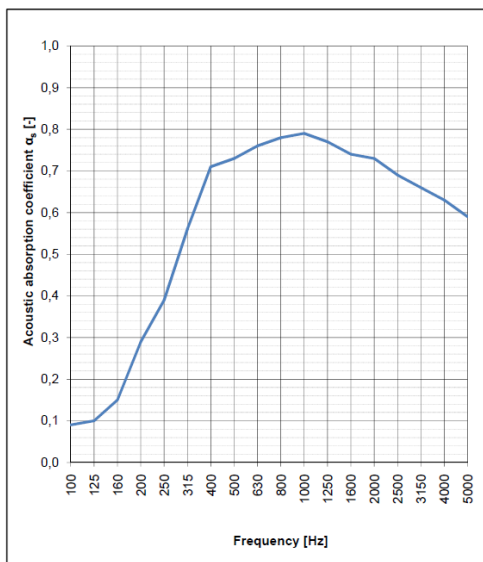

CERTIFICATIONS:

• **FIRE REACTION CLASS:**

B-s2, d0

• **CE MARK:**

B-s1, d0

• **GREEN LABELS:**

GREENGUARD
GREENGUARDGOLD

• **SOUND ABSORPTION REPORT:**

UNI EN ISO 354: 2003
UNI EN ISO 11654: 1998

Sample description: Thermobounded sound absorbing panel, Model "ECODESK"
Mounting Type: A

Sample area: 10.80 m²
Reverberation room volume: 161.3 m³

f [Hz]	α_s [-]
Frequency	Acoustic absorption coefficient values
100	0.09
125	0.10
160	0.15
200	0.29
250	0.39
315	0.56
400	0.71
500	0.73
630	0.76
800	0.78
1000	0.79
1250	0.77
1600	0.74
2000	0.73
2500	0.69
3150	0.66
4000	0.63
5000	0.59