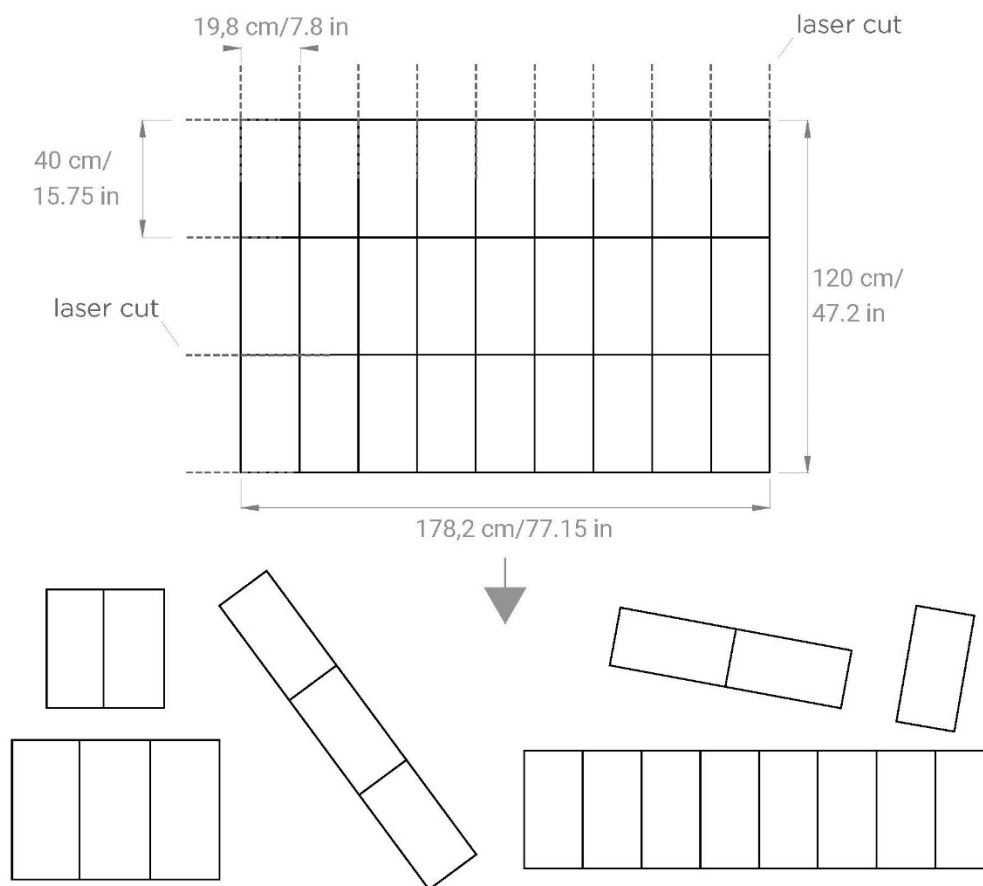

NAME:

ECODESK

DESCRIPTION:

Thermobonded sound-absorbing monomateric panel

APPLICATIONS:

- Desk: H 40 | 60 | 80 cm – With brackets
- Freestanding, totem with brackets
- Wall with velcro or magnets
- Ceiling with velcro or magnets
- Baffle with magnets or cables

ECodesk 40:

DIMENSIONS:

- L/H 19,8 | 39,6 | 59,4 | 79,2 | 99 | 118,8 | 138,6 | 158,4 | 178,2 x L/H 40 | 80 | 120 x THK 2 | 3,5 cm
- L/H 7.8 | 15.6 | 23.4 | 31.2 | 39 | 46.75 | 54.55 | 62.35 | 77.15 x L/H 15.75 | 31.5 | 47.2 x THK 0.79 | 1.4 in

NOTE: *Panels may have differences in thickness due to the type of material*

WEIGHT:

- 3 Kg/m²
- 0.62 lb/ft²

ECodesk 60:

DIMENSIONS:

- L/H 19,8 | 39,6 | 59,4 | 79,2 | 99 | 118,8 | 138,6 | 158,4 | 178,2 x L/H 60 | 120 x THK 2 | 3,5 cm
- L/H 7.8 | 15.6 | 23.4 | 31.2 | 39 | 46.75 | 54.55 | 62.35 | 77.15 x L/H 23.6 | 47.2 x THK 0.79 | 1.4 in