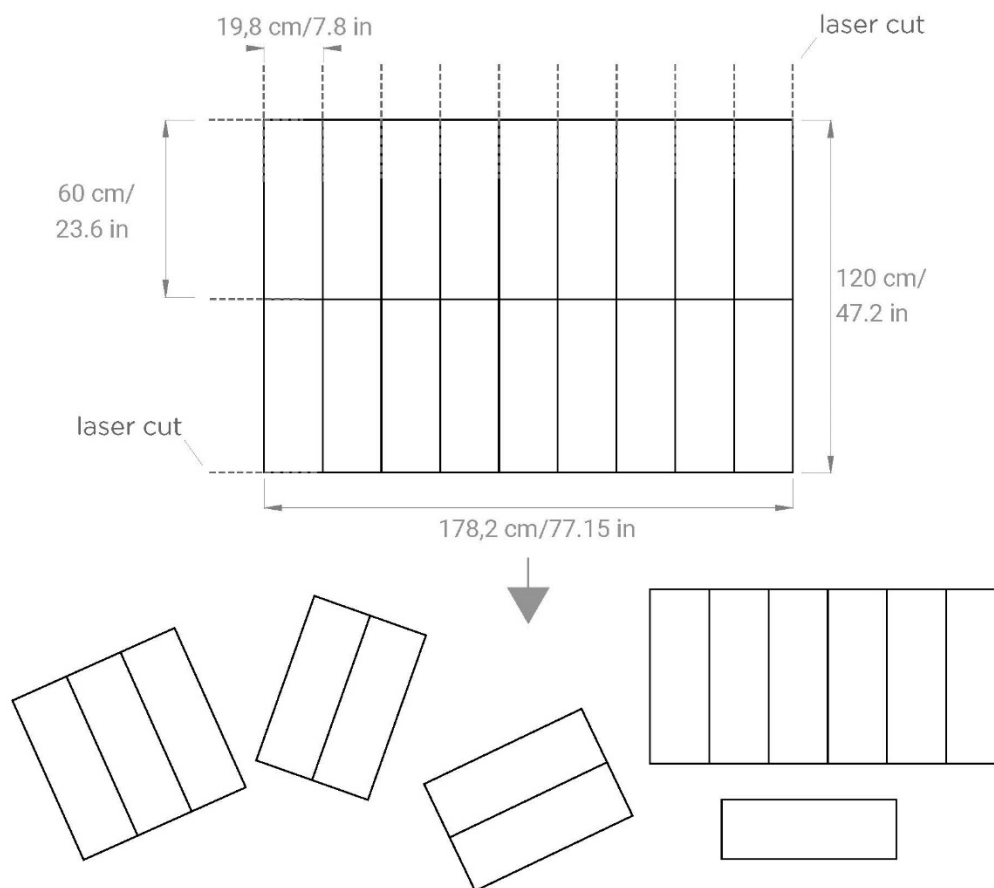

NAME:

ECODESK

DESCRIPTION:

Thermobonded sound-absorbing monomateric panel

APPLICATIONS:

- Desk: H 40 | 60 | 80 cm – With brackets
- Freestanding, totem with brackets
- Wall with velcro or magnets
- Ceiling with velcro or magnets
- Baffle with magnets or cables

ECodesk 40:

DIMENSIONS:

- L/H 19,8 | 39,6 | 59,4 | 79,2 | 99 | 118,8 | 138,6 | 158,4 | 178,2 x L/H 40 | 80 | 120 x THK 2 | 3,5 cm
- L/H 7.8 | 15.6 | 23.4 | 31.2 | 39 | 46.75 | 54.55 | 62.35 | 77.15 x L/H 15.75 | 31.5 | 47.2 x THK 0.79 | 1.4 in

NOTE: *Panels may have differences in thickness due to the type of material*

WEIGHT:

- 3 Kg/m²
- 0.62 lb/ft²

ECodesk 60:

DIMENSIONS:

- L/H 19,8 | 39,6 | 59,4 | 79,2 | 99 | 118,8 | 138,6 | 158,4 | 178,2 x L/H 60 | 120 x THK 2 | 3,5 cm
- L/H 7.8 | 15.6 | 23.4 | 31.2 | 39 | 46.75 | 54.55 | 62.35 | 77.15 x L/H 23.6 | 47.2 x THK 0.79 | 1.4 in

NOTE: Panels may have differences in thickness due to the type of material

WEIGHT:

- 3 Kg/m²
- 0.62 lb/ft²

COMPOSITION:

- Soul: sound absorbing material made of 100% recycled material, polyester fibers

Reaction to fire: B-s2, d0